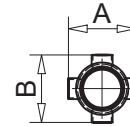

Terrain FUZE Stax - Kitchen (Bottom Section)

P1

Multiple boss entries, which can be drilled out, allowing connection to any angle. Designed to be installed at low level providing connection from any height. A two-part solution (when used with an access section) designed to provide easy installation.

*Product shown is an expansion version.

Product Code	Type	ø/ ø1 (mm)	S (mm)	S1 (mm)	L (mm)	L1 (mm)	L2 (mm)	A (mm)	B (mm)
9407.7556B •	Expansion	75/56	3.5	3	1025	572	453	93	125
9407.11056B	Expansion	110/56	4.3	3	1354	660	692	180	180
9407.16056B	Expansion	160/56	6.2	3	1358	660	698	241	241
9408.7556B •	Locked	75/56	3.5	3	855	572	284	78	118
9408.11056B	Locked	110/56	4.3	3	1177	660	517	180	180
9408.16056B	Locked	160/56	6.2	3	1177	660	517	241	241

• Single branch

Features & Benefits

- UK manufactured
- Three options of diameter - 75, 110 & 160mm
- 56mm bosses
- Two system types - Expansion socket & locked (spigot)
- Impact resistant
- Abrasion resistant
- Chemical resistant