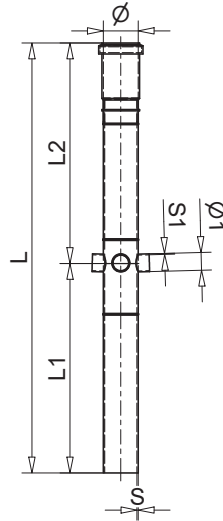

Terrain FUZE Stax - Kitchen (Bottom Section)

P1

Multiple boss entries, which can be drilled out, allowing connection to any angle. Designed to be installed at low level providing connection from any height. A two-part solution (when used with an access section) designed to provide easy installation.

*Product shown is an expansion version.

Product Code	Type	ø/ ø1 (mm)	S (mm)	S1 (mm)	L (mm)	L1 (mm)	L2 (mm)	A (mm)	B (mm)
9407.7556B •	Expansion	75/56	3.5	3	1025	572	453	93	125
9407.11056B	Expansion	110/56	4.3	3	1354	660	692	180	180
9407.16056B	Expansion	160/56	6.2	3	1358	660	698	241	241
9408.7556B •	Locked	75/56	3.5	3	855	572	284	78	118
9408.11056B	Locked	110/56	4.3	3	1177	660	517	180	180
9408.16056B	Locked	160/56	6.2	3	1177	660	517	241	241

• Single branch

Features & Benefits

- UK manufactured
- Three options of diameter - 75, 110 & 160mm
- 56mm bosses
- Two system types - Expansion socket & locked (spigot)
- Impact resistant
- Abrasion resistant
- Chemical resistant